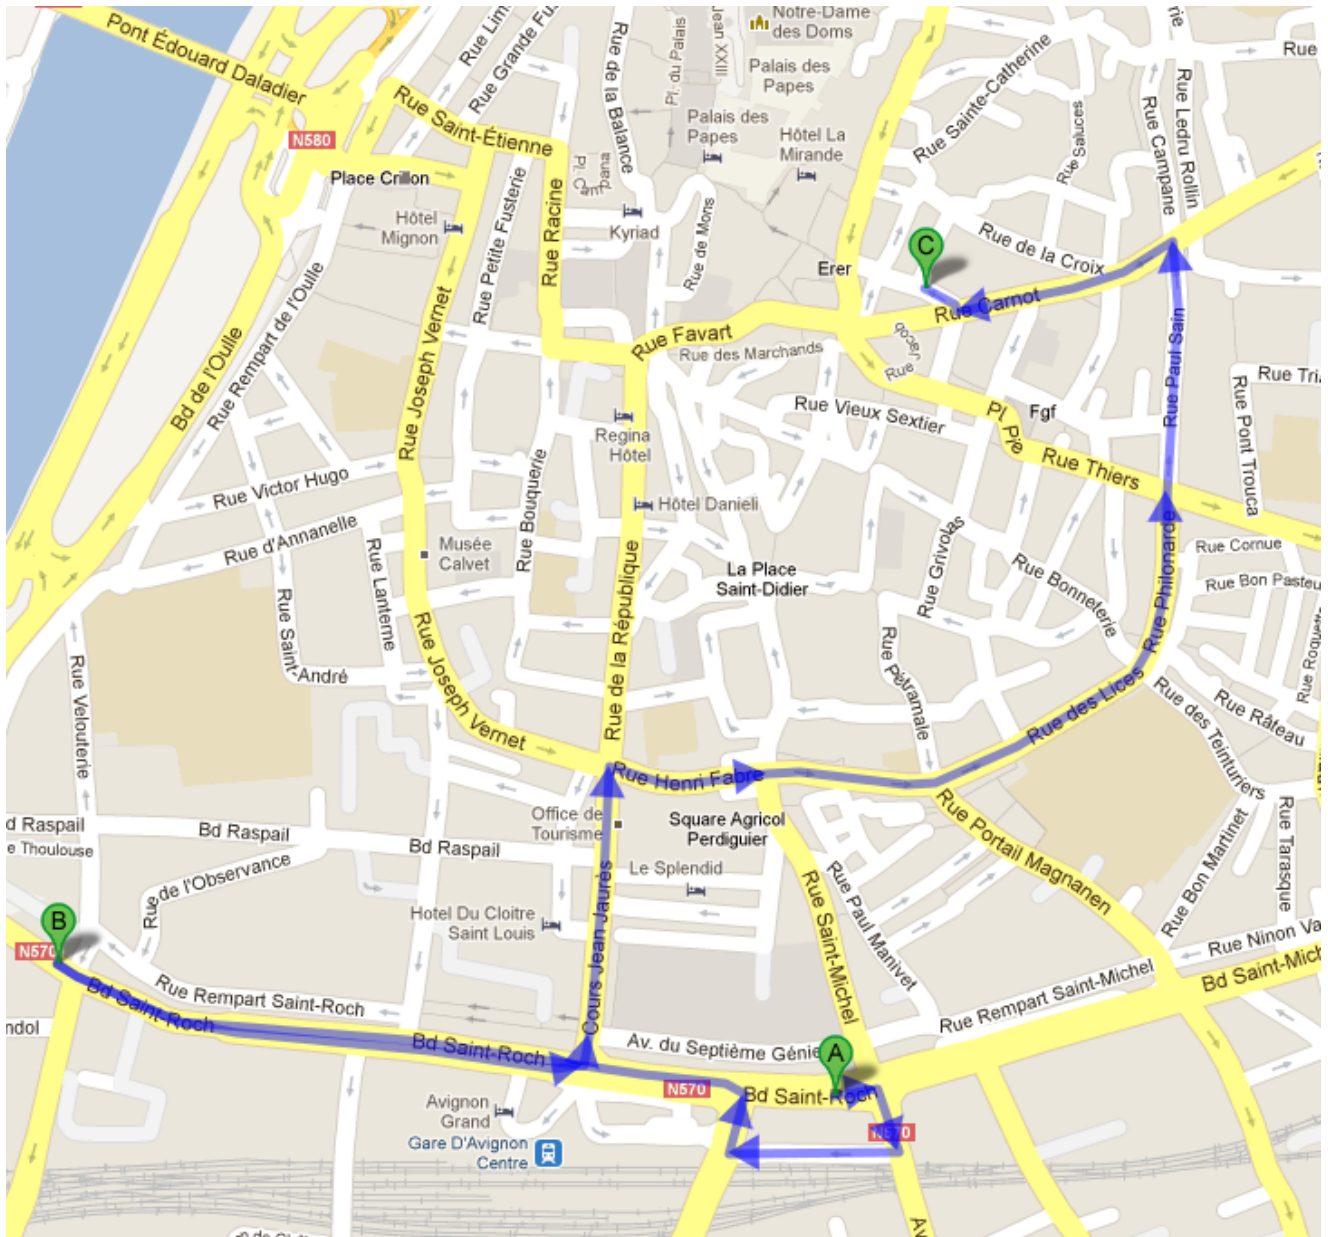

Hotel Information

We have checked hotel availability and room rates. On the basis of this we have shortlisted the 4 hotels shown below. As the hotels have limited availability, it is advised to book as soon as possible, using the reference **ELN-FAB**. For your information, the room rates are below € 100, including breakfast.

A. Hotel Ibis Avignon Centre Gare 42 Boulevard St Roch, 84000 Avignon Tel.: +33 4 90 85 38 38	C. Hotel Medieval 15 Rue Petite Saunerie, 84000 Avignon Tel.: +33 4 90 86 11 06
B. Hotel Ibis Avignon Centre Pont de l'Europe 12 Boulevard Saint-Dominique, 84000 Avignon Tel.: +33 4 90 82 00 00/37 79	D. Hotel Ibis Avignon Sud this hotel is closer to the seminar venue and outside Avignon centre (not on map below) Hôtel Cristol, Chemin de la Cristole, Avignon Tel.: +33 4 90 87 11 00